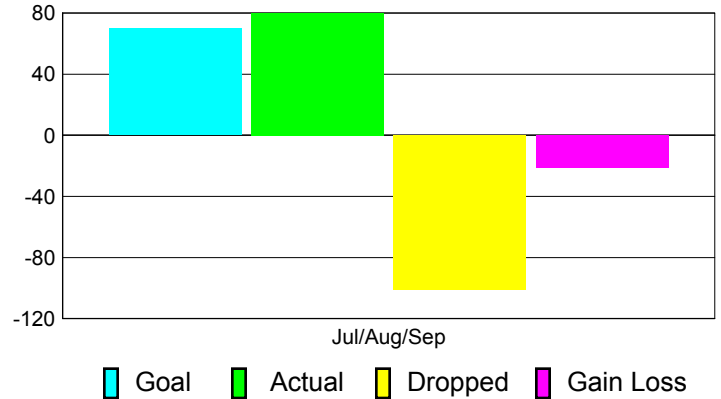

Membership Results 2012-2013

Goal, New, Dropped, Gain/Loss