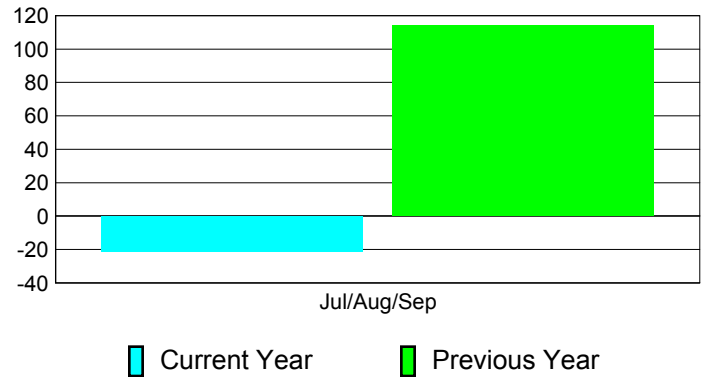

Membership Results
2012-2013

Membership
2011-2012

Month	Net Memb Goal	Actual New Memb	Actual Dropped Memb	Gain/Loss of Memb	Gain/Loss of Memb
Jul/Aug/Sep	70	80	-101	-21	114
Totals	70	80	-101	-21	114

Membership Results 2012-2013

Goal, New, Dropped, Gain/Loss

Comparison of Membership Gain/Loss

Current Year Compared to the Previous Year

Gender Comparison 2012-2013

■ Male ■ Female