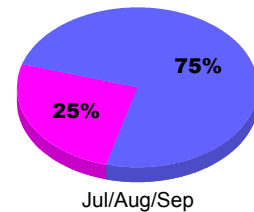

Membership Results
2012-2013

Membership
2011-2012

Month	Net Memb Goal	Actual New Memb	Actual Dropped Memb	Gain/Loss of Memb	Gain/Loss of Memb
Jul/Aug/Sep	70	80	-101	-21	114
Totals	70	80	-101	-21	114

Membership Results 2012-2013

Goal, New, Dropped, Gain/Loss

Comparison of Membership Gain/Loss

Current Year Compared to the Previous Year

Gender Comparison 2012-2013

■ Male ■ Female